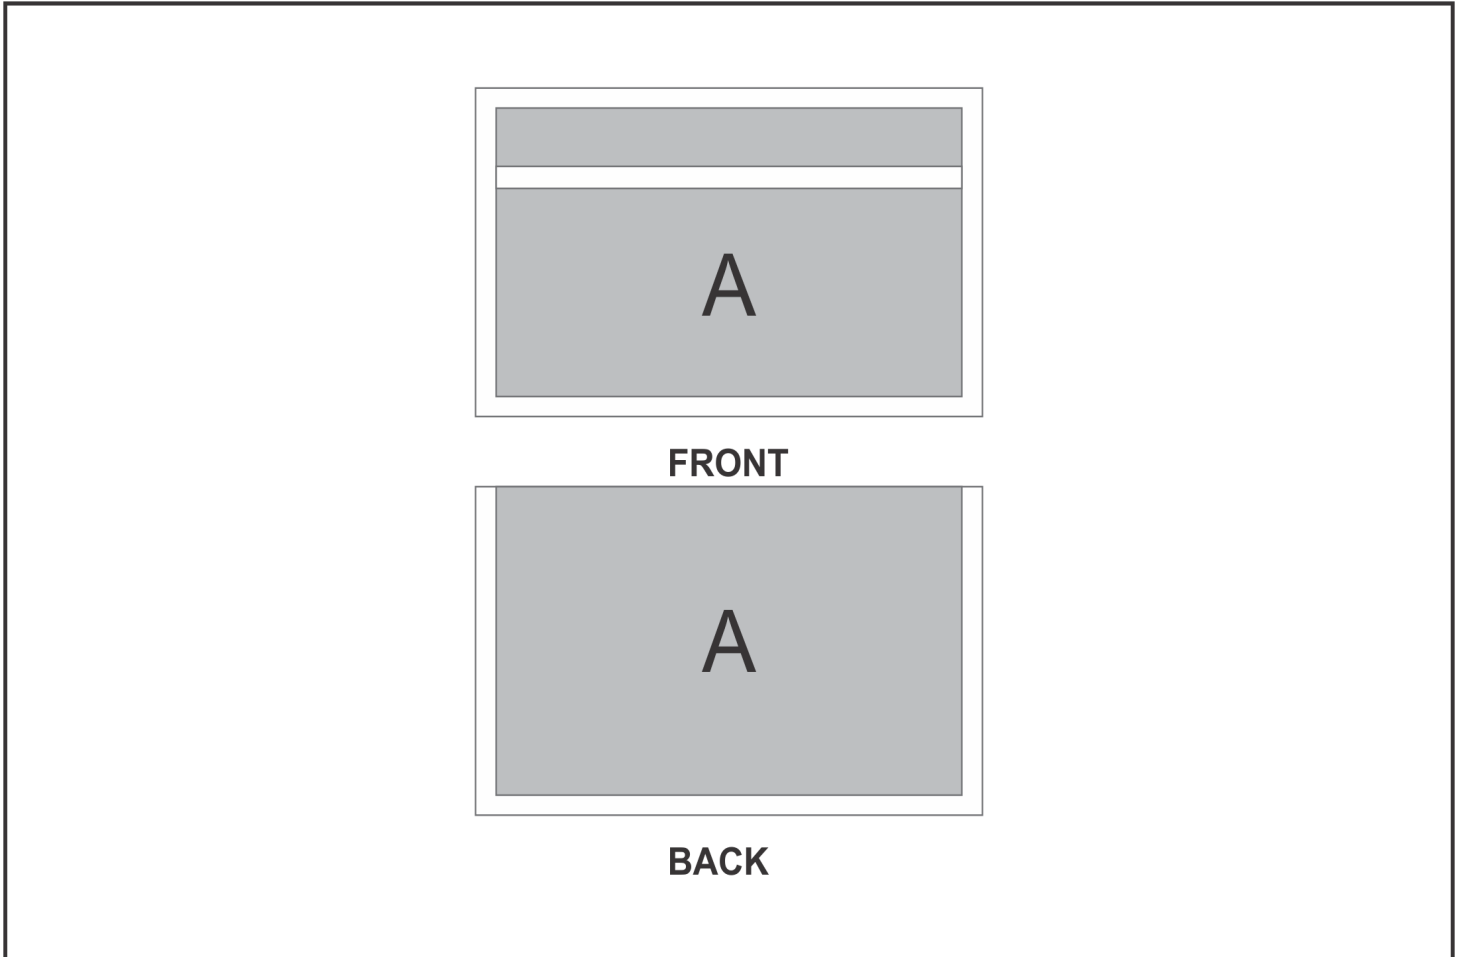

SG-HP-38-G

PPS Hoppla Access Wallet

Need to know:

Includes 1-Position Sublimation (setup fees apply)

- Please Note: We cannot guarantee 100% logo Alignment on all Brandable Panels.

Branding Options:

Position	Branding Method (Branding Code)	No. of Colours	Dimension
A	Custom Sublimation A (CPSUB-A)	Full Colour	127mm wide x 187mm high